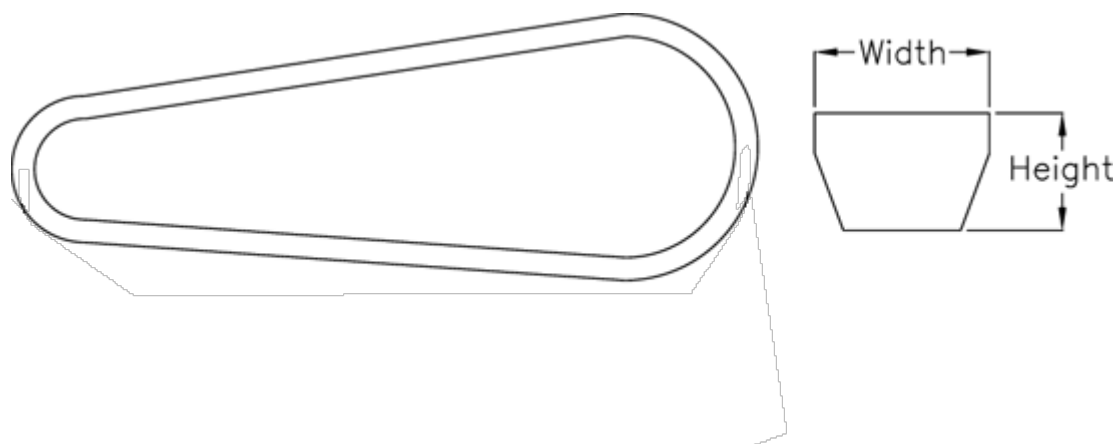

Data Sheet

Article number: 601962461012
Description: Gates V-belt SPZ 1012 Ld 1012
DELTA NARROW

Measures

Datum length	= 1012
Height	= 8
Width	= 10